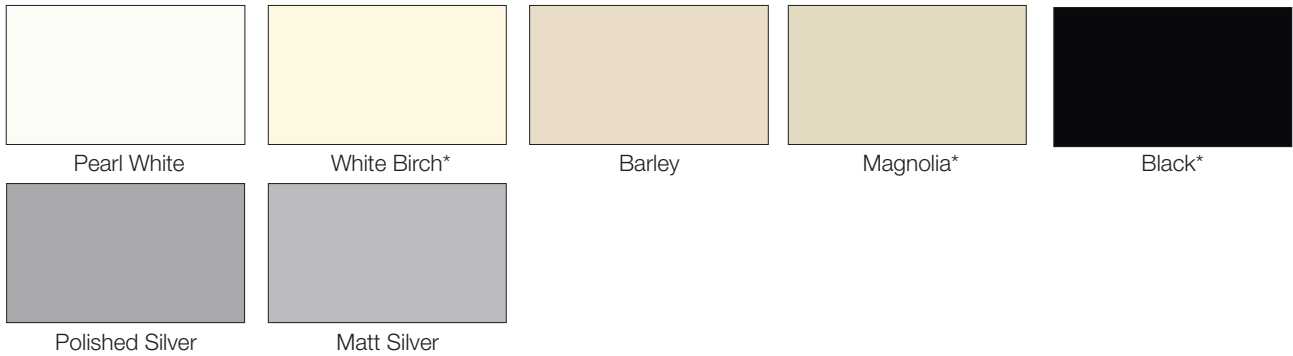

Affinity Products Colour Range.

All have a natural affinity with style.

Doors • Windows • Showerscreens • Sliding Wardrobe Doors • Security Products

To make sure that your Affinity Product is a perfect complement to your decor Affinity offers a range of designer colours from which you can choose. Simply select the colour(s) that you prefer and advise your Affinity representative at the time of order. We use only the highest quality materials ensuring that the colours you choose have a natural affinity with both style and quality.

While every effort is made to obtain colour accuracy some variation during printing may occur.

Affinity Doors Colour Range

Affinity Windows Colour Range

Affinity Shower Screens and Custom Mirrors Colour Range

** Euro not available in this colour.*

Affinity Sliding Wardrobe Door Colour Range

Please note colours shown below are for aluminium door frames, stiles and tracks only.

Affinity Security Products Colour Range